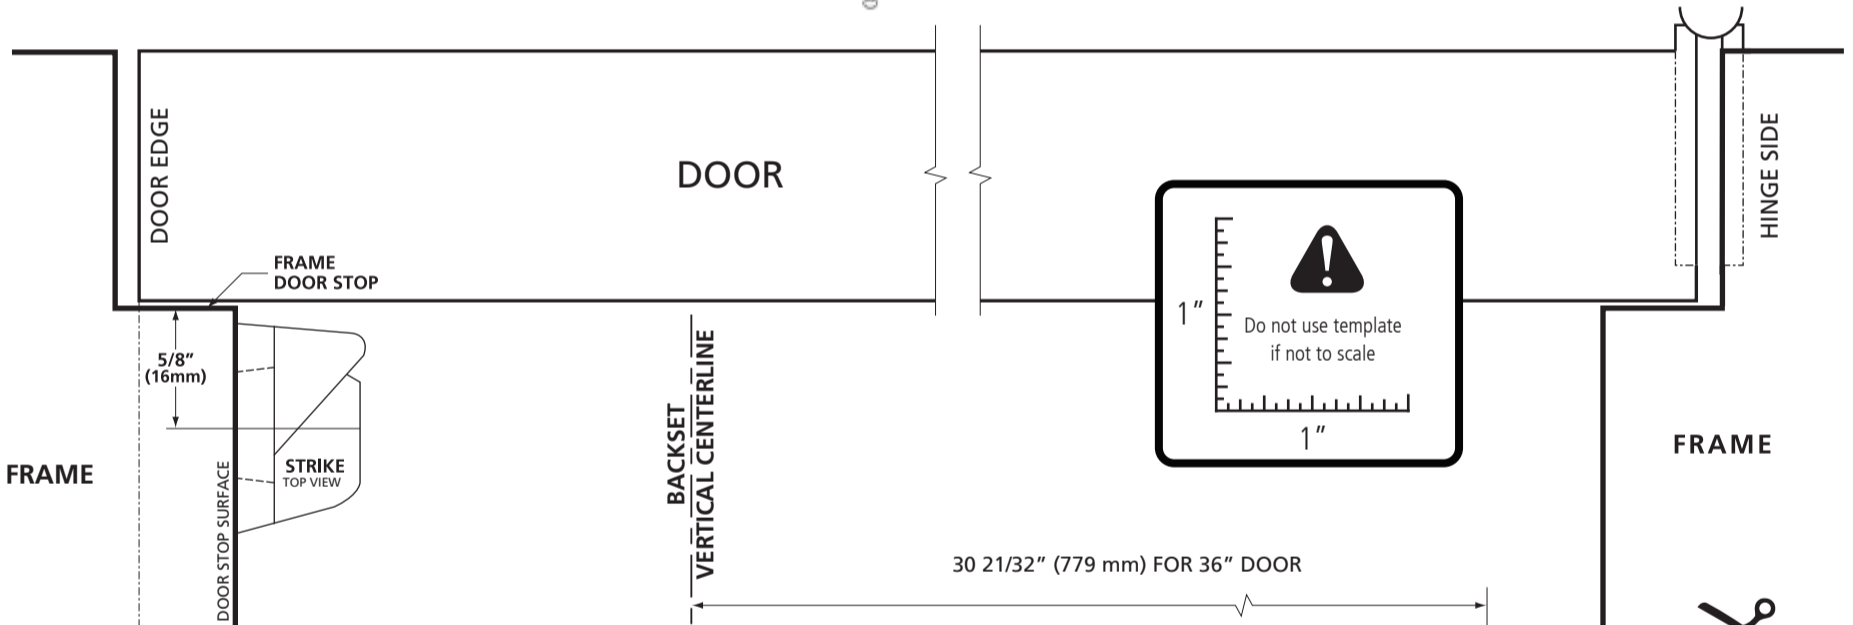

8000 SERIES INSTALLATION INSTRUCTIONS & TEMPLATE FOR FIRE RATED RIM MODEL

Document provided as-is, manufacturer reserves the right to make technical changes without prior notice.

8000

SERIES

INSTRUCTIONS D'INSTALLATION ET GABARIT POUR MODÈLE EN APPLIQUE COUPE-FEU