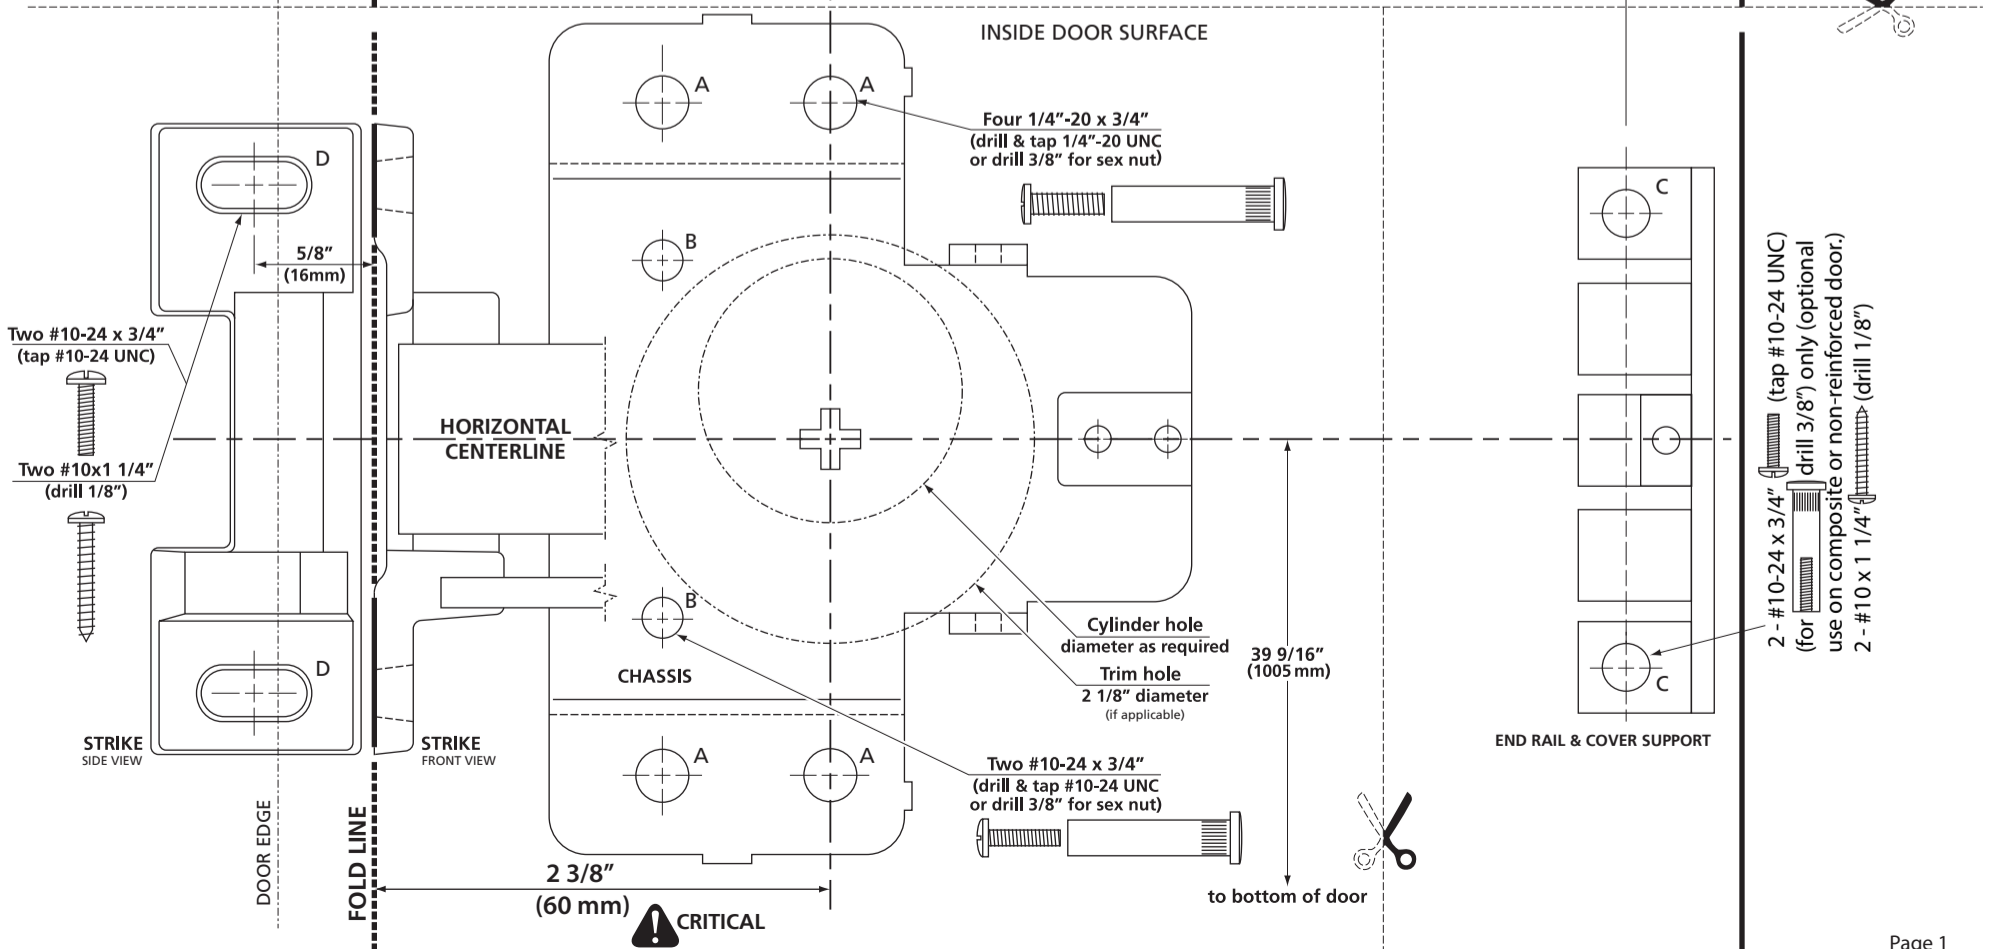

8000 SERIES INSTALLATION INSTRUCTIONS & TEMPLATE FOR FIRE RATED RIM MODEL

Document provided as-is, manufacturer reserves the right to make technical changes without prior notice.

8000

SERIES

INSTRUCTIONS D'INSTALLATION ET GABARIT POUR MODÈLE EN APPLIQUE COUPE-FEU