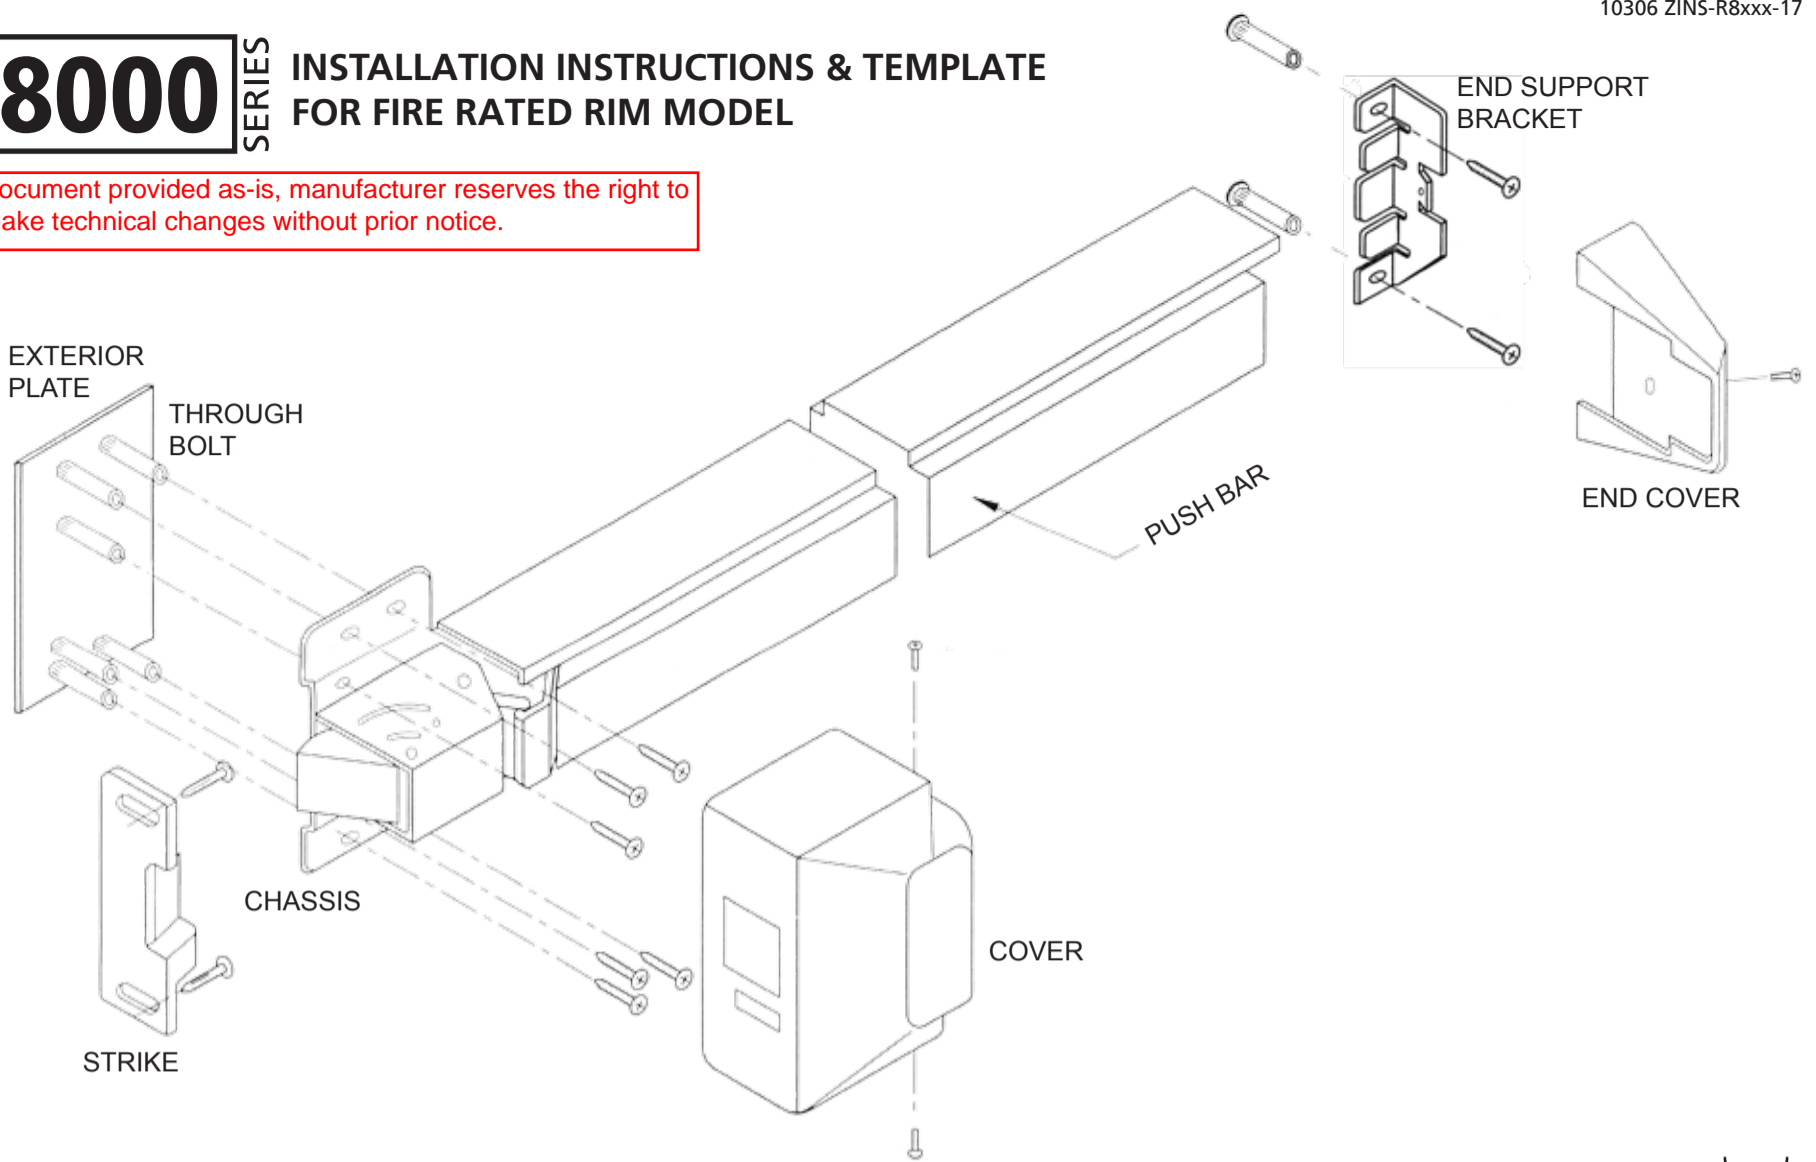

8000 SERIES INSTALLATION INSTRUCTIONS & TEMPLATE FOR FIRE RATED RIM MODEL

Document provided as-is, manufacturer reserves the right to make technical changes without prior notice.

8000

SERIES

INSTRUCTIONS D'INSTALLATION ET GABARIT POUR MODÈLE EN APPLIQUE COUPE-FEU