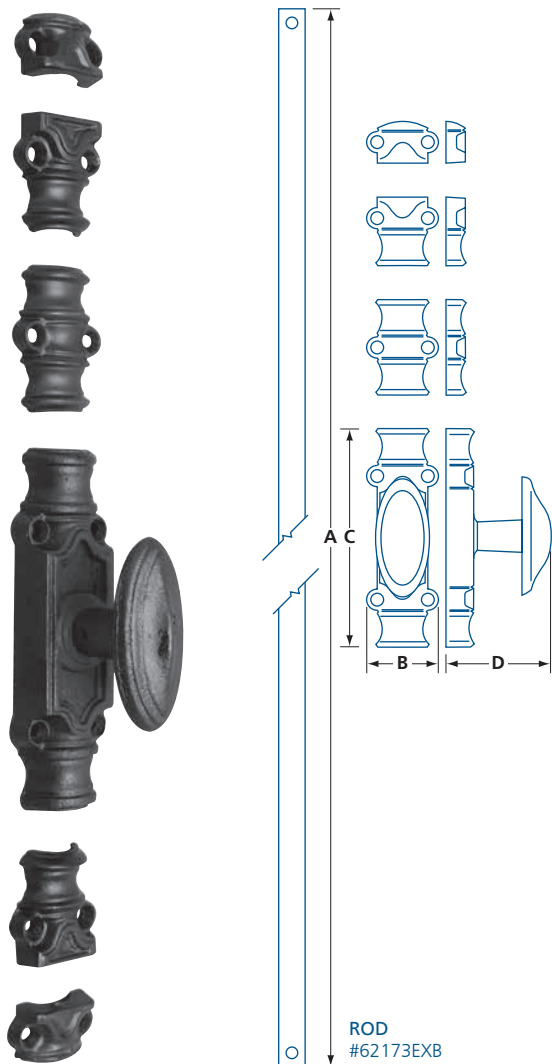

WINDOW HARDWARE

GENERAL HARDWARE

CREMONE BOLT SET

41371

- Cremone bolt set for French windows and doors
- High quality cast iron construction
- Set includes: 1 handle, 2 strikes, 1 center guide and 2 end-guides
- Rod sold separately; black finish (#62173EXB)

MODEL	FINISH	MATERIAL	A	B	C	D
41371EXB	Black	Cast-iron	51 $\frac{3}{16}$ (1300)	1 $\frac{1}{2}$ (38.1)	5 (127)	2 $\frac{3}{8}$ (60)

IN (MM)