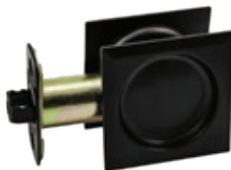

DIMENSIONS

2 $\frac{1}{4}$ " D x 3 $\frac{1}{4}$ " H x 1 $\frac{3}{8}$ " W" (57 x 83 x 35 mm)

MODELS

2510: Passage
2542: Privacy

2510	C15
MODEL	FINISH

C15	C15A	C19	C26	C26D	C3	C5
SATIN NICKEL	ANTIQUÉ NICKEL	MATTE BLACK	POLISHED CHROME	SATIN CHROME	POLISHED BRASS	ANTIQUÉ BRASS

OTHER FINISHES AVAILABLE—PLEASE CONTACT

POCKET DOOR LOCK

2610, 2642

2610-11P
PASSAGE

2642-26D
PRIVACY

2610S-19
PASSAGE

2642S-15
PRIVACY

- Fits doors 1 $\frac{3}{8}$ –1 $\frac{3}{4}$ " (35–44.5 mm) thick with standard 160 or 161 door preparation
- Non-handed
- 2 $\frac{3}{8}$ " (60 mm) backset
- 2 $\frac{3}{4}$ " (70 mm) backset latch sold separately:
#2610L234: Passage
#2642L234: Privacy
- Spring-loaded pop-out edge pull
- Privacy model includes latch with integrated spring-loaded pop-out edge pull and strike
- Mounting hardware included: wood screws

DIMENSIONS

Round rose: \varnothing 2 $\frac{7}{16}$ " (62 mm)

Square rose (S): \varnothing 2 $\frac{7}{16}$ " (62 mm)

Faceplate: 1 x 2 $\frac{1}{4}$ " (25.4 x 57 mm);

$\frac{1}{4}$ " (6.4 mm) radius corners

MODELS

2610: Round, Passage

2642: Round, Privacy

2610S: Square, Passage

2642S: Square, Privacy

2642	-	26D
MODEL		FINISH

2610 / 2642

11P	15	15A	19	26	26D	3
ANTIQUÉ BRONZE	SATIN NICKEL	ANTIQUÉ NICKEL	MATTE BLACK	POLISHED CHROME	SATIN CHROME	POLISHED BRASS