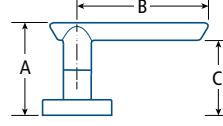

SELECTION GUIDE

SERIES	FUNCTION	FINISH	/CASE
DM42I	42I Privacy indicator with cylinder ➔	15, 26D	6

OTHER FINISHES AND FUNCTIONS AVAILABLE, MINIMUM ORDER QUANTITIES AND/OR ADDITIONAL DELIVERY TIMES MAY BE REQUIRED
➔ KEYED FUNCTION; FULL KEYING SERVICES AVAILABLE

LEVERS & KNOBS

F-The Flat

STYLE	A	B	C¹
A-Apollo	3¹/₁₆ (78)	4⁵/₈ (116)	2¹/₁₆ (53)
C-Cornell	2⁷/₈ (73)	5⁵/₁₆ (134)	5/₈ (16)
D-Dartmouth	2⁷/₁₆ (61.5)	5⁷/₈ (149)	1¹/₁₆ (17)
F-The Flat	2⁷/₈ (73)	2¹/₂ (139.7)	2³/₁₆ (55.5)
G-Glasgow	2⁷/₈ (73)	5¹/₁₆ (128)	2¹/₁₆ (52)

STYLE	A	B	C¹
L-Linea	2¹³/₁₆ (71.4)	5 (127)	1¹⁵/₁₆ (48.4)
R-Circa	2⁹/₁₆ (65.5)	2¹/₂ (139.7)	1⁷/₈ (47)
S-Stanford	2⁹/₁₆ (65.5)	5¹/₁₆ (128)	9/₁₆ (14)
T-Strata	3¹/₈ (79.4)	5¹/₈ (130.2)	2¹/₈ (54)
K-Kent	2⁷/₁₆ (61.5)	ø 2 (50.8)	—

IN (MM) (1) ALL ROSES AND ESCUTCHEONS ARE 1/2(12.7) THICK