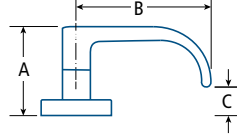

D-Dartmouth