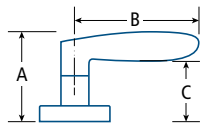

SELECTION GUIDE

SERIES	FUNCTION	FINISH	/CASE
DM42I	42I Privacy indicator with cylinder ➔	15, 26D	6

OTHER FINISHES AND FUNCTIONS AVAILABLE, MINIMUM ORDER QUANTITIES AND/OR ADDITIONAL DELIVERY TIMES MAY BE REQUIRED
➔ KEYED FUNCTION; FULL KEYING SERVICES AVAILABLE

LEVERS & KNOBS

A-Apollo