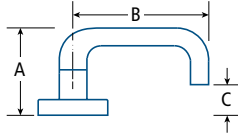

SELECTION GUIDE

SERIES	FUNCTION	FINISH	/CASE
DM42I	42I Privacy indicator with cylinder ➔	15, 26D	6

OTHER FINISHES AND FUNCTIONS AVAILABLE, MINIMUM ORDER QUANTITIES AND/OR ADDITIONAL DELIVERY TIMES MAY BE REQUIRED
➔ KEYED FUNCTION; FULL KEYING SERVICES AVAILABLE

LEVERS & KNOBS

C-Cornell

STYLE	A	B	C¹
A-Apollo	3¹/₁₆ (78)	4⁵/₈ (116)	2¹/₁₆ (53)
C-Cornell	2⁷/₈ (73)	5⁵/₁₆ (134)	5/₈ (16)
D-Dartmouth	2⁷/₁₆ (61.5)	5⁷/₈ (149)	1¹/₁₆ (17)
F-The Flat	2⁷/₈ (73)	2¹/₂ (139.7)	2³/₁₆ (55.5)
G-Glasgow	2⁷/₈ (73)	5¹/₁₆ (128)	2¹/₁₆ (52)

STYLE	A	B	C¹
L-Linea	2¹³/₁₆ (71.4)	5 (127)	1¹⁵/₁₆ (48.4)
R-Circa	2⁹/₁₆ (65.5)	2¹/₂ (139.7)	1⁷/₈ (47)
S-Stanford	2⁹/₁₆ (65.5)	5¹/₁₆ (128)	9/₁₆ (14)
T-Strata	3¹/₈ (79.4)	5¹/₈ (130.2)	2¹/₈ (54)
K-Kent	2⁷/₁₆ (61.5)	ø 2 (50.8)	—

IN (MM) (1) ALL ROSES AND ESCUTCHEONS ARE 1/2(12.7) THICK