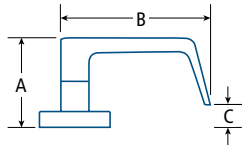

S-Stanford