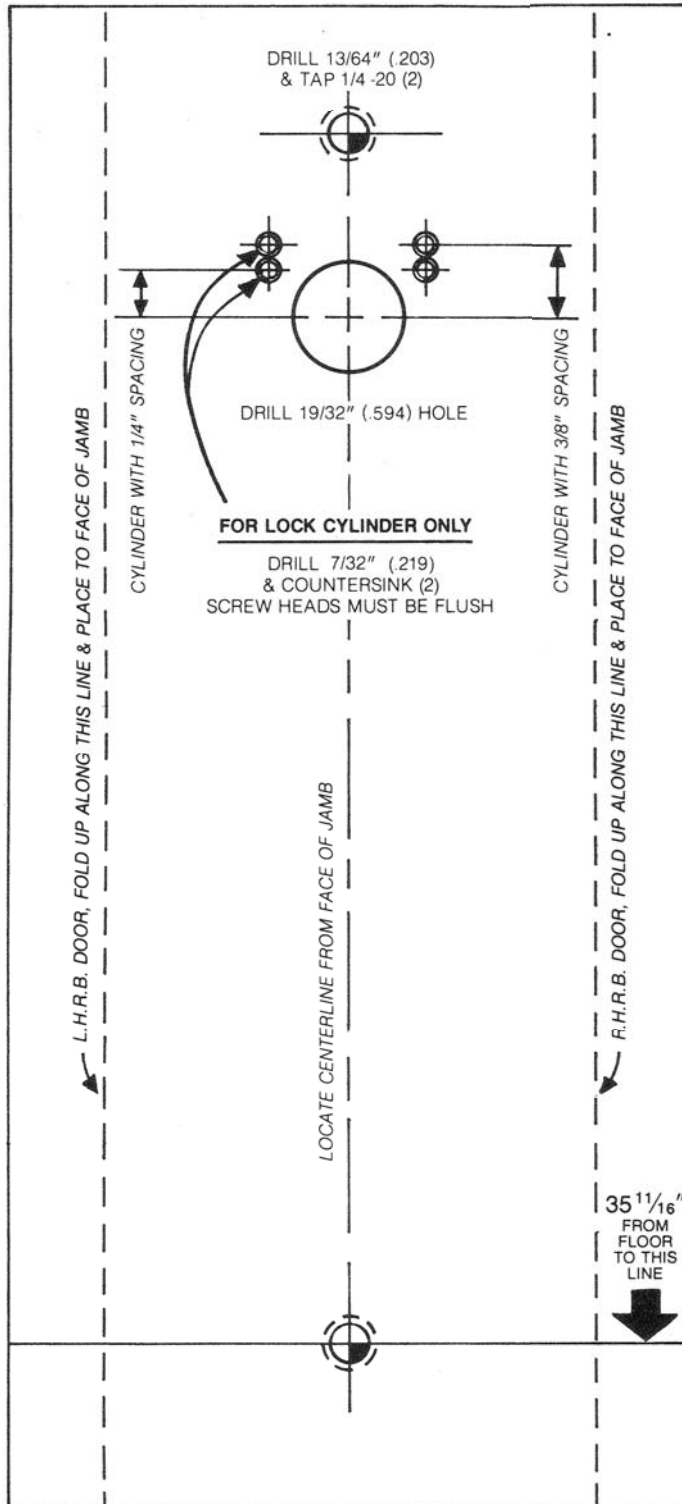

DOREX

1195 & 2195 EXIT DEVICES

LOCK STILE INSIDE FACE

Do not use template if not to scale.
Verify dimensions before use.

Document provided as-is, manufacturer
reserves the right to make technical
changes without prior notice.