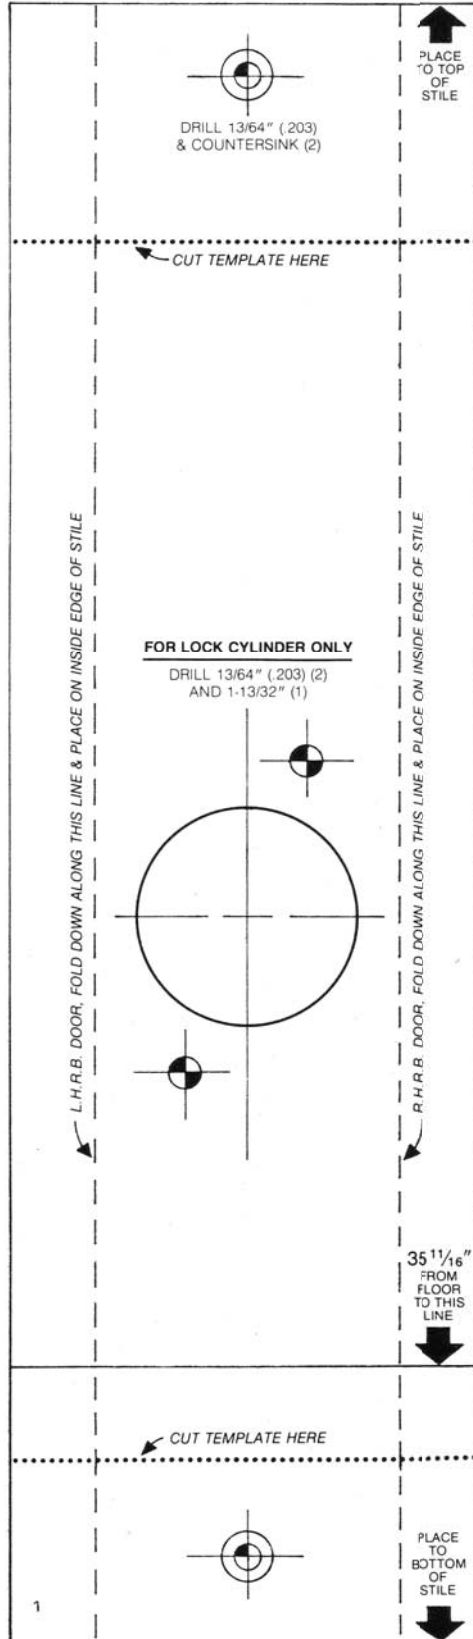

DOREX

1185 & 2185 EXIT DEVICES & MP-86 CYLINDER MOUNTING PAD

LOCK STILE OUTSIDE FACE

Do not use template if not to scale.
Verify dimensions before use.

Document provided as-is, manufacturer
reserves the right to make technical
changes without prior notice.