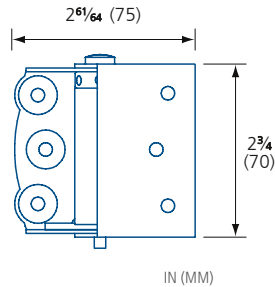

### HALF SURFACE SCREEN DOOR SPRING HINGE

2930

- Non-handed
- Steel hinge with loose pin
- Half surface (full surface model available)
- Available with reversible spring
- Adjustable spring tension
- Mounting hardware included