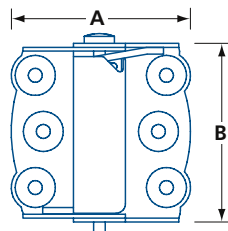

FULL SURFACE SCREEN DOOR SPRING HINGE

960

- Non-handed
- Steel hinge with fixed pin
- Full Surface
- Fixed spring tension (not adjustable)
- Mounting hardware included

960	ZP
MODEL	FINISH

MODEL	A	B	FINISH	/BOX	/CASE
960	3 (76)	2 ²³/₃₂ (69.4)	ZP	—	200
2960	4 (102)	3 ²⁵/₃₂ (95.8)	C2G	2	40

IN (MM)