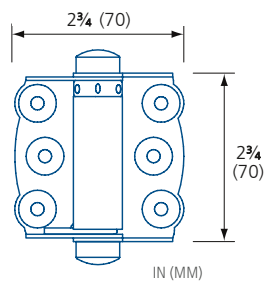

### HALF SURFACE SCREEN DOOR SPRING HINGE

2930

- Non-handed
- Steel hinge with loose pin
- Half surface (full surface model available)
- Available with reversible spring
- Adjustable spring tension
- Mounting hardware included

### FULL SURFACE SCREEN DOOR SPRING HINGE – ADJUSTABLE

2980

- Non-handed
- Steel hinge with button tip
- Full surface (half surface model available)
- Adjustable spring tension
- Mounting hardware included