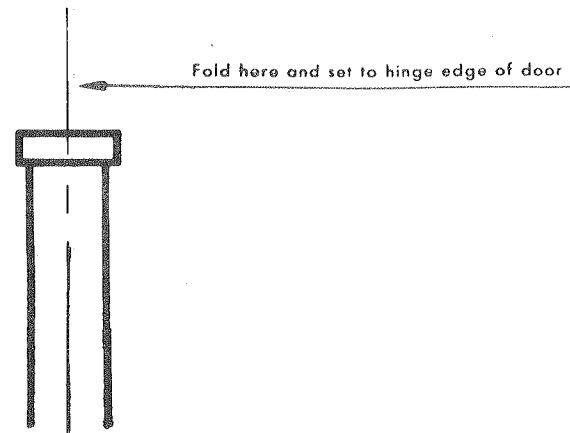

SIZE 4 DOOR CLOSER

Standard installation template for right hand doors mounted on door on pull side.

Set to top of door

IN-DC-304-N

SIZE 4 DOOR CLOSER

Standard installation template for right hand doors mounted on door on pull side.

Set to top of door

Fold here and set to hinge edge of door