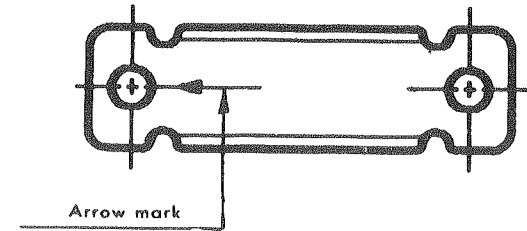

SIZE 4 DOOR CLOSER

Standard installation template for right hand doors mounted on door on pull side.

Set to top of door

IN-DC-304-N

SIZE 4 DOOR CLOSER

Standard installation template for right hand doors mounted on door on pull side.

Set to top of door

Fold here and set to hinge edge of door