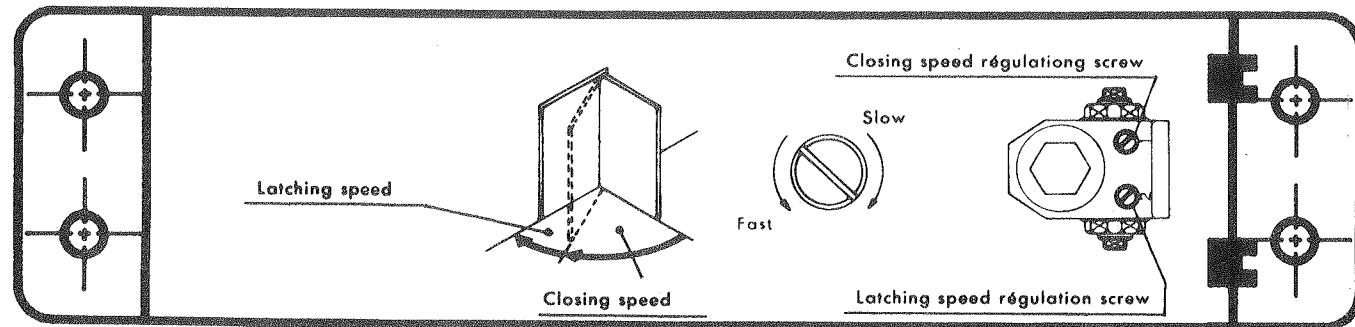

SIZE 4 DOOR CLOSER

Standard installation template for right hand doors mounted on door on pull side.

Set to top of door

IN-DC-304-N

SIZE 4 DOOR CLOSER

Standard installation template for right hand doors mounted on door on pull side.

Set to top of door

Fold here and set to hinge edge of door