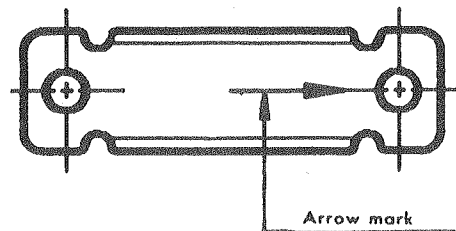

SIZE 4 DOOR CLOSER

Standard installation template for right hand doors mounted on door on pull side.

Set to top of door

IN-DC-304-N

SIZE 4 DOOR CLOSER

Standard installation template for right hand doors mounted on door on pull side.

Set to top of door

Fold here and set to hinge edge of door