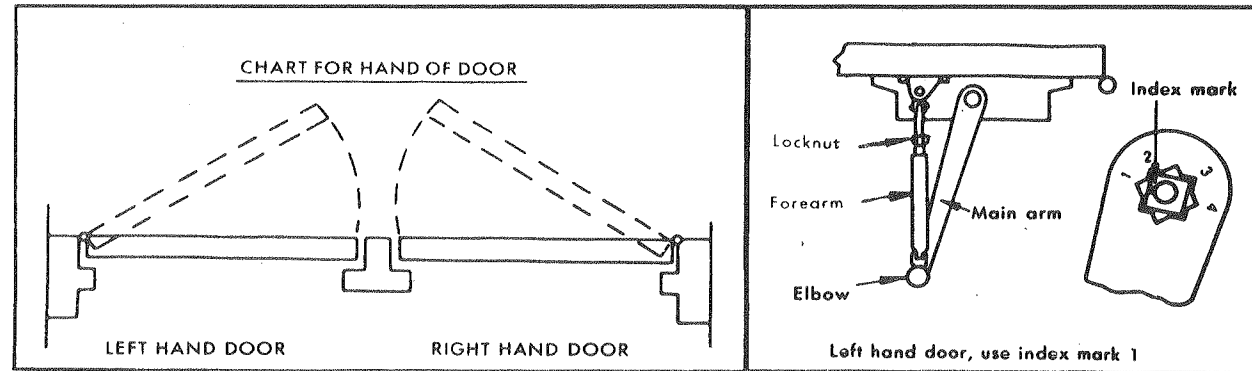

SIZE 4 DOOR CLOSER

Standard installation template for right hand doors mounted on door on pull side.

Set to top of door

IN-DC-304-N

SIZE 4 DOOR CLOSER

Standard installation template for right hand doors mounted on door on pull side.

Set to top of door

Fold here and set to hinge edge of door