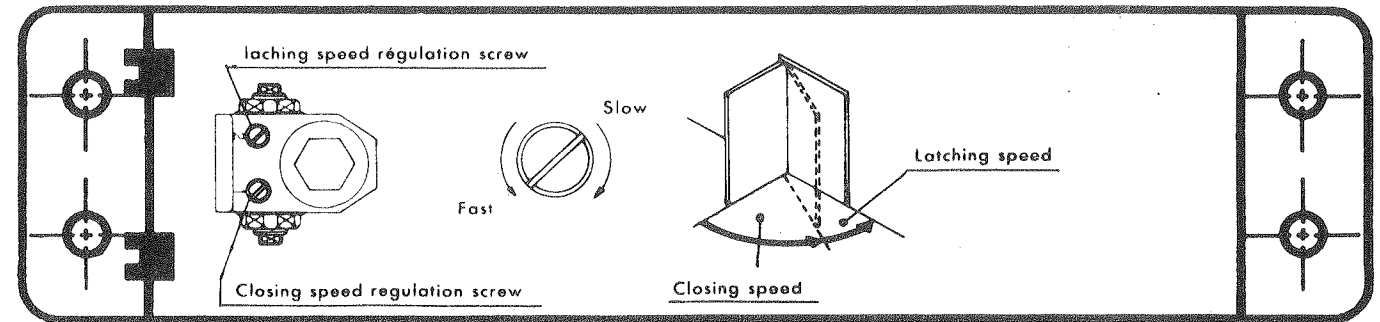

SIZE 4 DOOR CLOSER

Standard installation template for right hand doors mounted on door on pull side.

Set to top of door

IN-DC-304-N

SIZE 4 DOOR CLOSER

Standard installation template for right hand doors mounted on door on pull side.

Set to top of door

Fold here and set to hinge edge of door