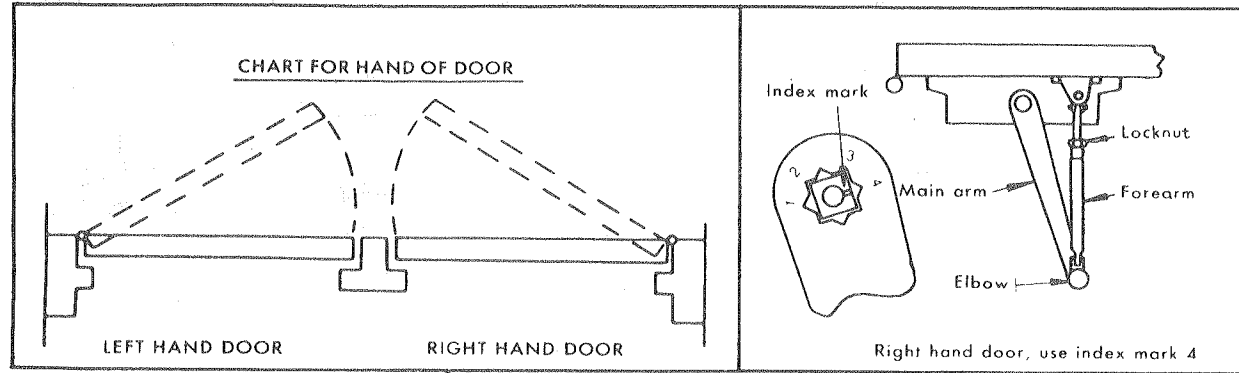

SIZE 4 DOOR CLOSER

Standard installation template for right hand doors mounted on door on pull side.

Set to top of door

IN-DC-304-N

SIZE 4 DOOR CLOSER

Standard installation template for right hand doors mounted on door on pull side.

Set to top of door

Fold here and set to hinge edge of door